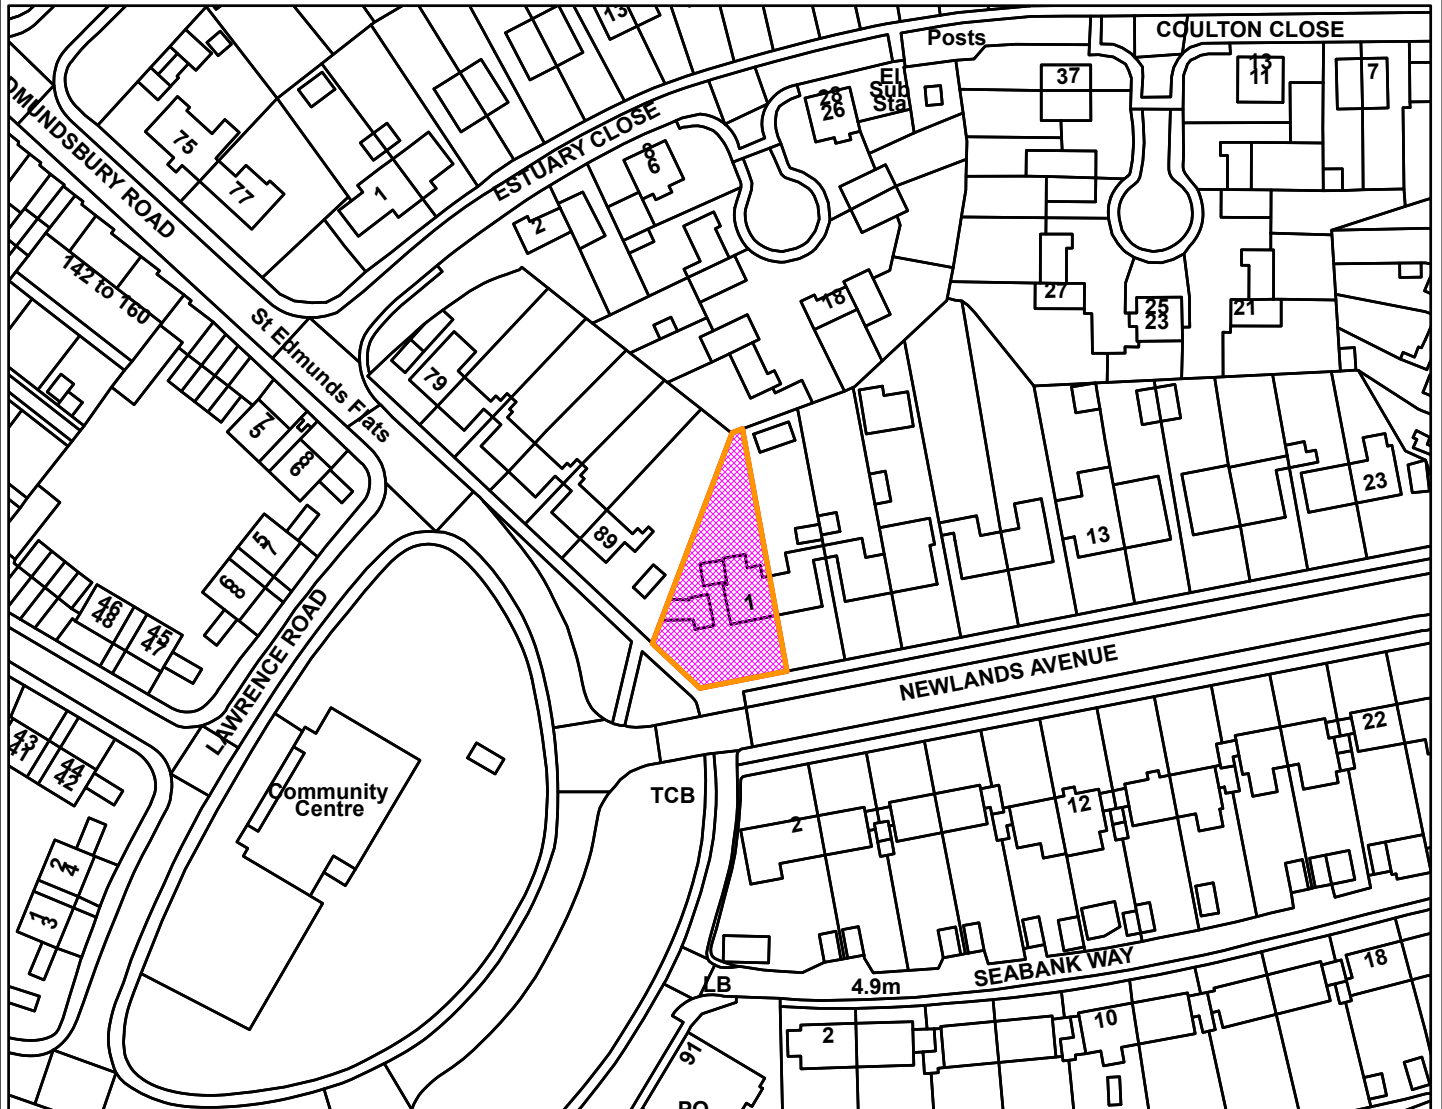

23/01248/F

Borough Council of  
King's Lynn &  
West Norfolk

21 Newlands Avenue King's Lynn PE30 2NU

**Legend**

[Empty legend box]

**Scale:** 1:1,250

Reproduced from the Ordnance Survey map with permission of the Controller of His Majesty's Stationery Office © Crown Copyright 2023.

Unauthorised reproduction infringes Crown Copyright and may lead to prosecution or civil proceedings.

Organisation	BCKLWN
Department	Department
Comments	Not Set
Date	24/10/2023
MSA Number	0100024314